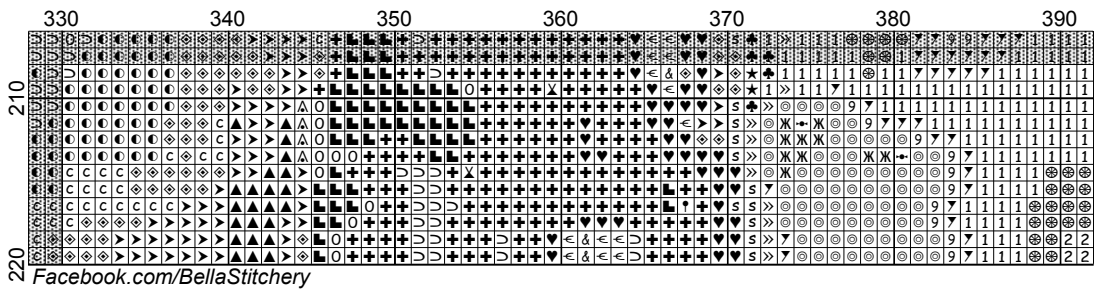

<Peach and Pink Roses Pattern> by <www.etsy.com/shop/BellaStitcheryDesign>

<Peach and Pink Roses Pattern> by <www.etsy.com/shop/BellaStitcheryDesign>

Peach and Pink Roses Pattern

Author: www.BellaStitchery.artfire.com
Company: Bella Stitchery
Copyright: Facebook.com/BellaStitchery
Website: www.BellaStitchery.artfire.com
Grid Size: 392W x 220H
Design Area: 28.00" x 15.71" (392 x 220 stitches)